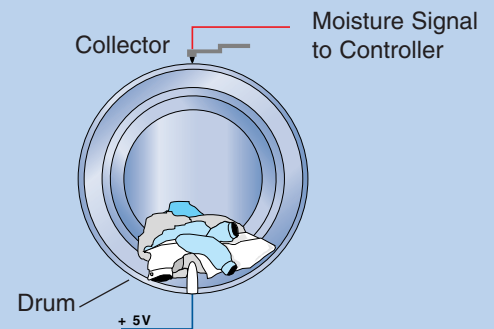

## Control exact water level.

*A low voltage current is passed through the laundry by specially insulated lifters. The moisture is measured 400 times per second and the drying process stops when the precise pre-set moisture level is reached.*