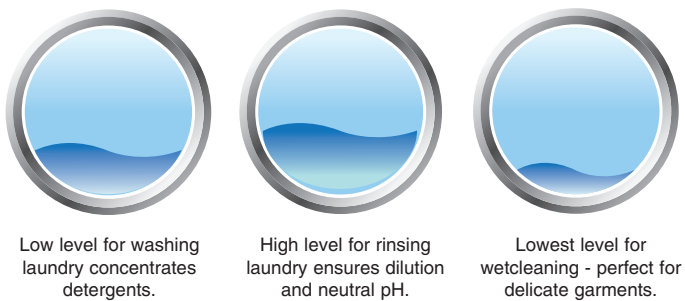

## Control exact cylinder rotation in washing, rinsing and extracting.

Clarus Control lets professional cleaners program the washer for the exact desired rotation speed to safely wetclean and launder the broadest range of garments and fabrics.

## Control exact usage of chemicals.

Regulate the wetcleaning and laundry chemicals to the exact ounce for maximum protection and soil removal without wasting money on excessive chemical agents.

Wascomat wetcleaning washers feature larger sumps to thoroughly mix water and additives prior to coming in contact with the garments.

## Control exact water level.