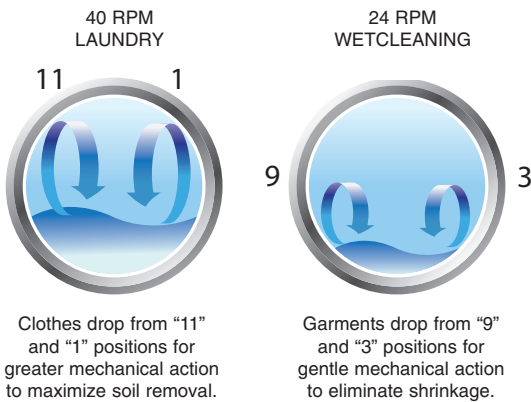

## Control exact cylinder rotation in washing, rinsing and extracting.

Clarus Control lets professional cleaners program the washer for the exact desired rotation speed to safely wetclean and launder the broadest range of garments and fabrics.